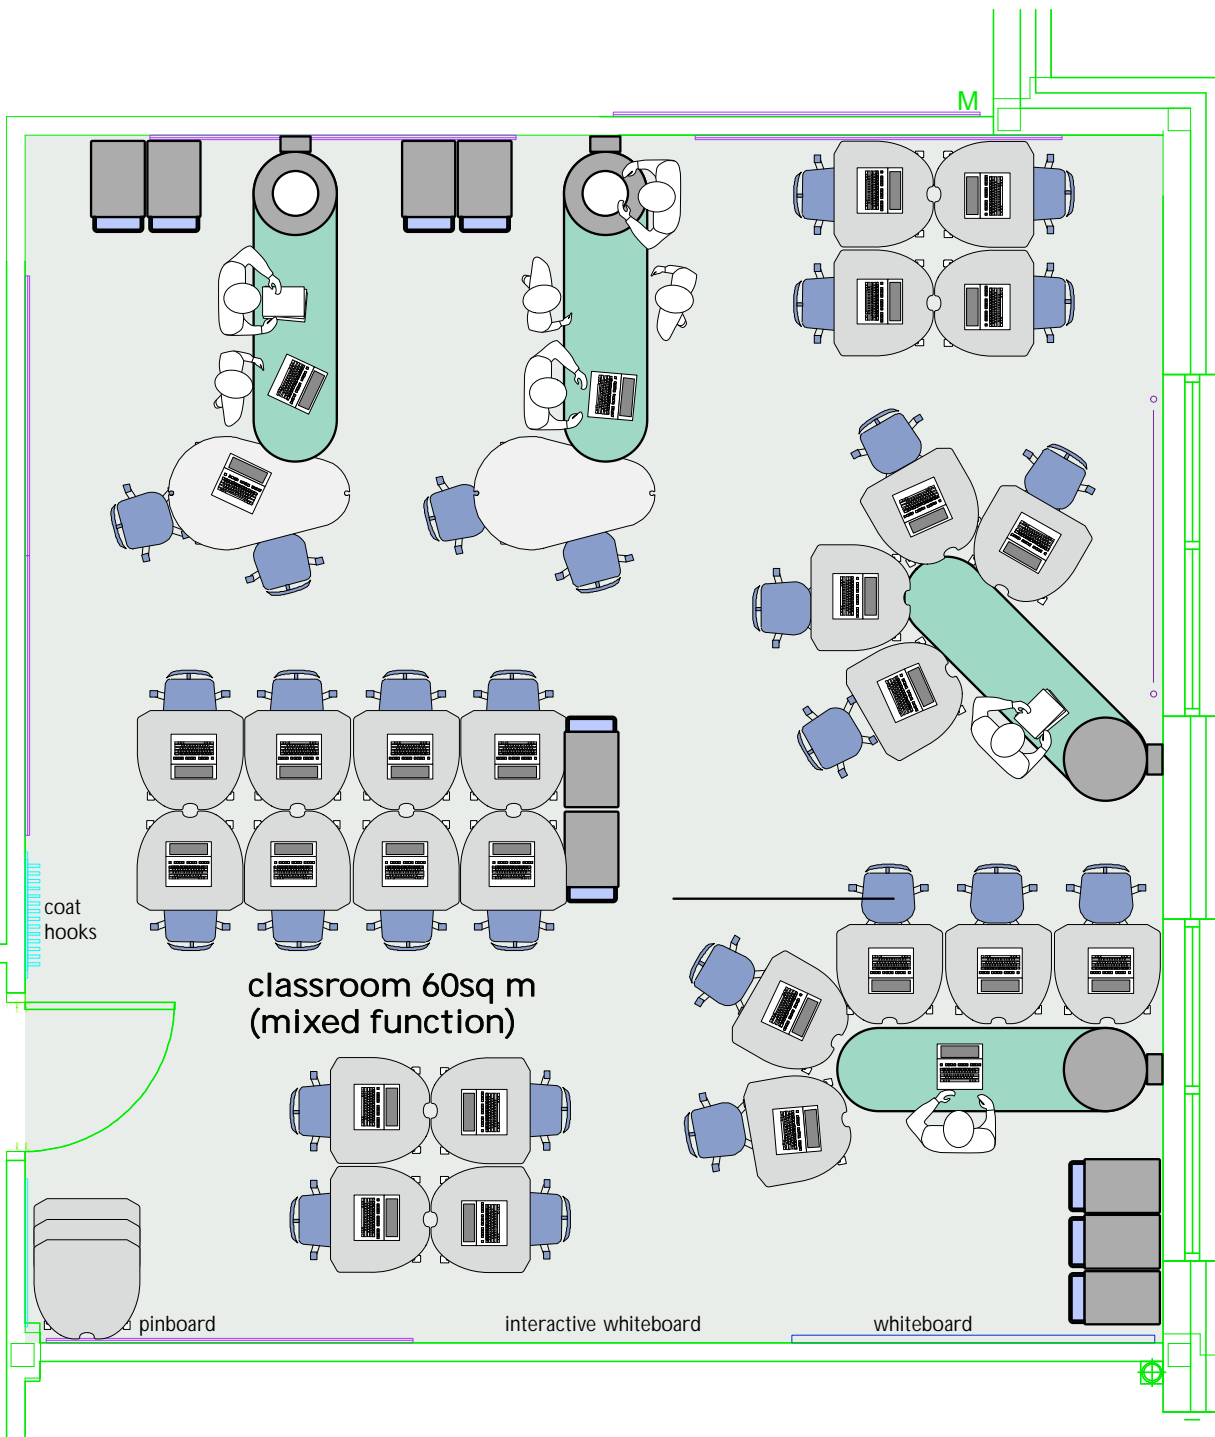

**classroom 60sq m  
(mixed function)**

coat hooks

pit

interactive whiteboard

whiteboard

M

classroom 60sq m  
(mixed function)

coat hooks

pinboard

interactive whiteboard

whiteboard

M