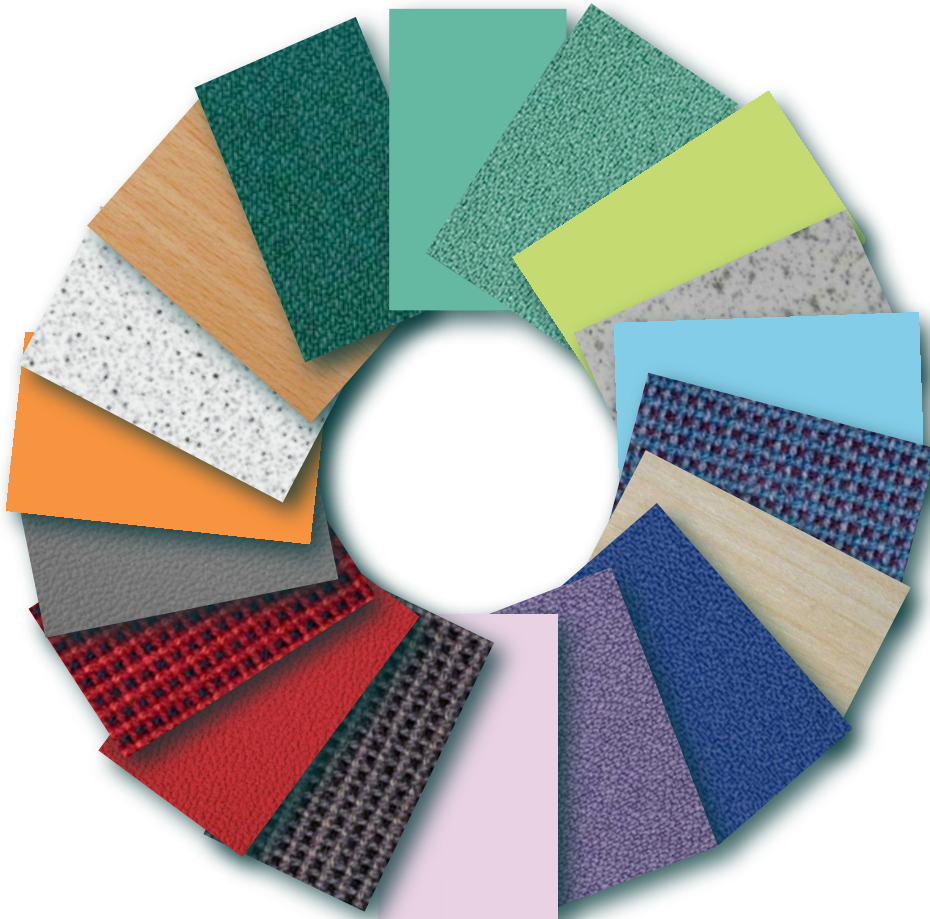

 [ **cfg sample finishes pack** ]

## screen fabric

# [colour options - storage & benching]

Note: Default colours are highlighted in red. Ensure preferred colour options are clearly indicated on your order form.

laminates	solid grade laminates	carcase	frontage	metalwork	handles
<p>Grey dots</p> 	<p>Speckled white</p> 	<p>Light grey</p> 	<p>Mid grey</p> 	<p>Mid grey</p> 	<p>Silver</p> 
<p>Beech</p> 	<p>Speckled silver grey</p> 	<p>Beech</p> 	<p>Beech</p> 		<p>Charcoal</p> 
<p>Maple</p> 		<p>Maple</p> 	<p>Maple</p> 		

[lockers - metalwork]					
<p>Ice - carcase</p> 					
<p>White</p> 	<p>Sky</p> 	<p>Royale</p> 	<p>Blue</p> 	<p>Blue</p> 	<p>Blue</p> 
<p>Ice</p> 	<p>Yellow green</p> 	<p>Forest</p> 	<p>Green*</p>  <p><small>* incurs a % price increase</small></p>	<p>Green</p> 	<p>Green</p> 
<p>Smoke</p> 		<p>Wine red</p> 	<p>Burgundy</p> 	<p>Burgundy</p> 	<p>Burgundy</p> 
<p>Black</p> 	<p>Yellow</p> 	<p>Cherry</p> 		<p>Yellow</p> 	<p>Primary red</p> 